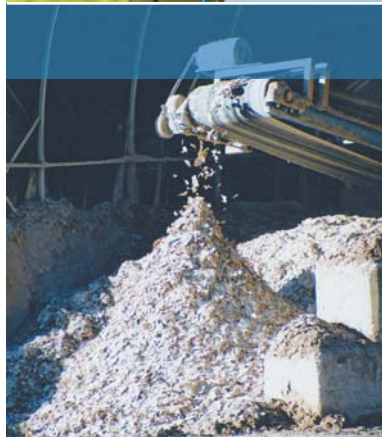

RECYCLE

More than 80% of the waste plasterboard collected by R3 partners is recycled, for guaranteed use in new plasterboard – *the responsible, sustainable solution*